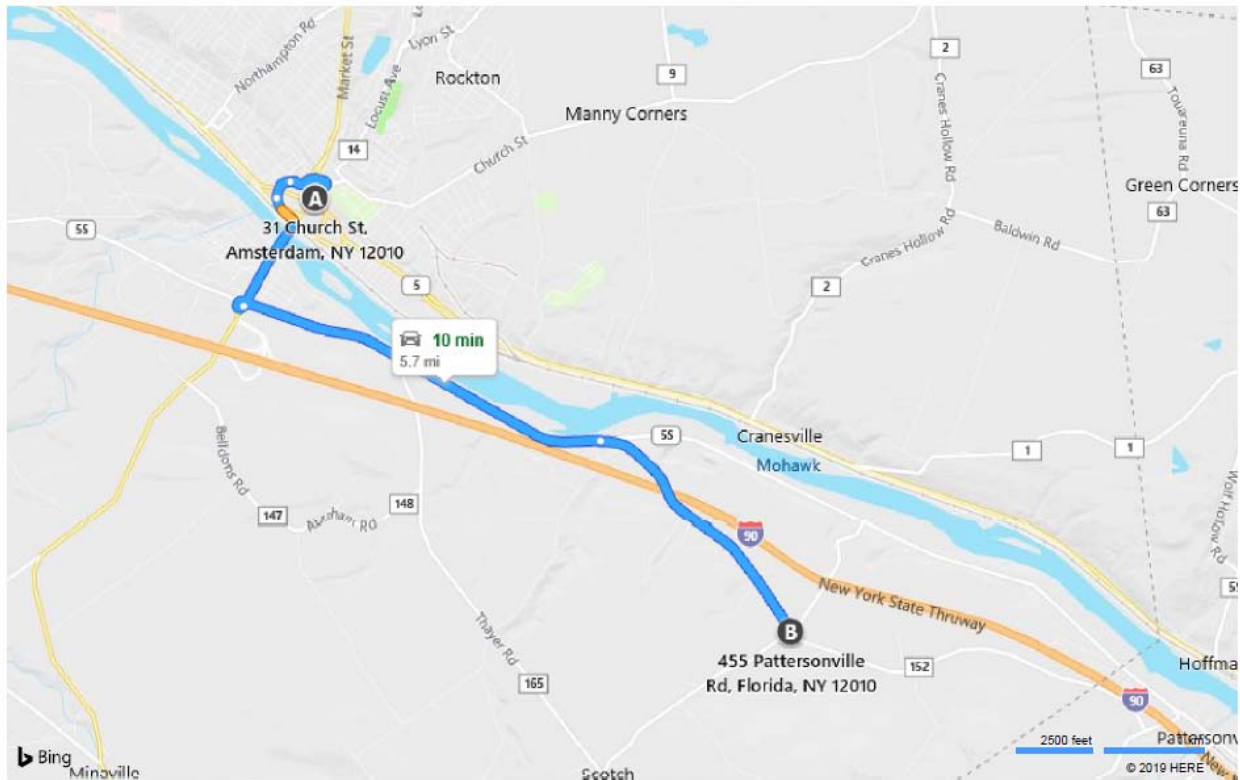

High River Energy Center – Fire/Ambulance Routes and Police Routes

Fire and Ambulance:

From: 28 Church Street, Amsterdam, NY 12010

To: 455 Pattersonville Road, Florida, NY 12010

Distance: 5.5 miles

Estimated Time: 10 minutes

Directions:

1. Head west on RT-5 toward Market Street
2. Turn left onto RT-30 S / Pearl Street / Market Street
3. Keep left to stay on RT-30 S / Market Street
4. Keep straight to stay on RT-30 S
5. Take ramp right for RT-5S toward Auriesville / Schenectady
6. Turn Right onto RT-5S
7. Bear right onto Pattersonville Road / CR-152
8. Arrive at Pattersonville Road / CR-152

Police:

From: 31 Church Street, Amsterdam, NY 12010

To: 455 Pattersonville Road, Florida, NY 12010

Distance: 5.7 miles

Estimated Time: 10 minutes

Directions:

1. Head northeast on RT-67 E / RT-30 N / Church Street
2. Keep right to stay on RT-67 E / Church Street
3. Turn left onto RT-67 W / Church Street
4. Bear left onto RT-30 S / Market Street
5. Road name changes to RT 67 W / RT-30 S / Market Street
6. Keep straight onto RT-30 S / Pearl Street / Market Street
7. Keep left to stay on RT-30 S / Market Street
8. Keep straight to stay on RT-30 S
9. Take ramp right for RT-5S toward Auriesville / Schenectady
10. Turn Right onto RT-5S
11. Bear right onto Pattersonville Road / CR-152
12. Arrive at Pattersonville Road / CR-152