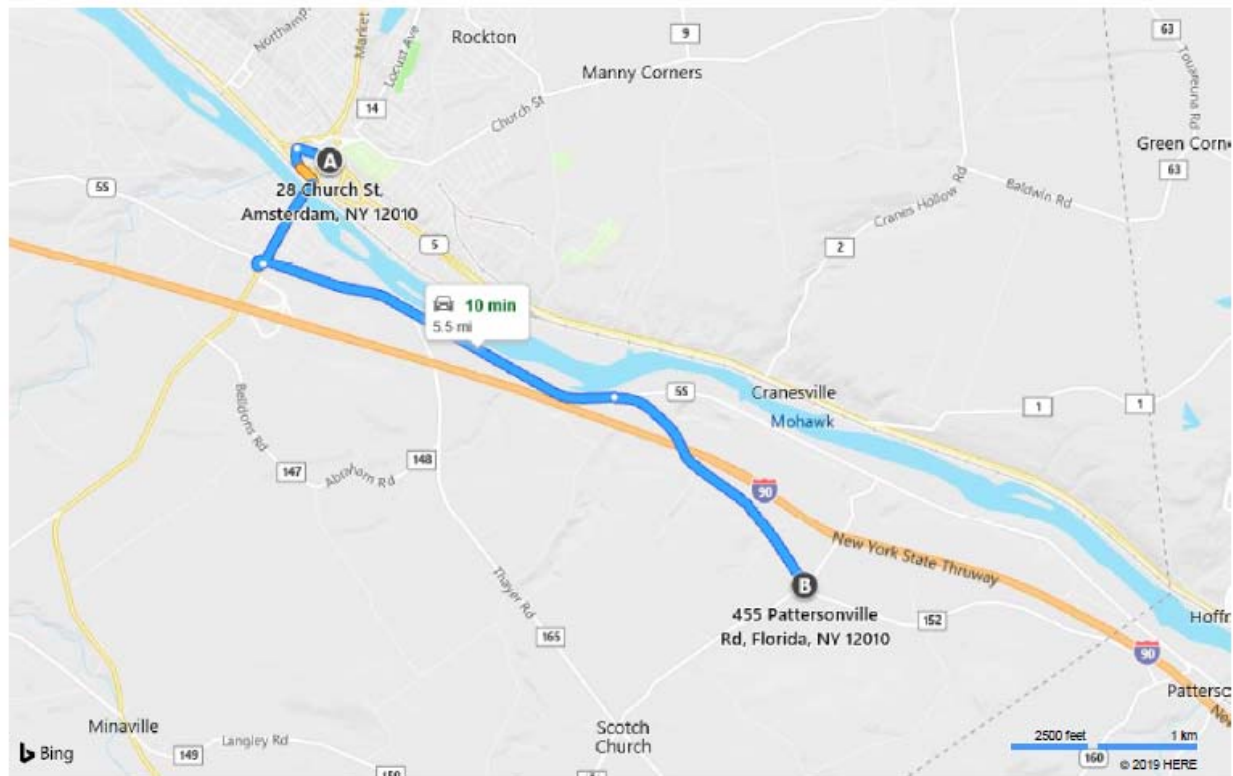

High River Energy Center – Fire/Ambulance Routes and Police Routes

Fire and Ambulance:

From: 28 Church Street, Amsterdam, NY 12010

To: 455 Pattersonville Road, Florida, NY 12010

Distance: 5.5 miles

Estimated Time: 10 minutes

Directions:

1. Head west on RT-5 toward Market Street
2. Turn left onto RT-30 S / Pearl Street / Market Street
3. Keep left to stay on RT-30 S / Market Street
4. Keep straight to stay on RT-30 S
5. Take ramp right for RT-5S toward Auriesville / Schenectady
6. Turn Right onto RT-5S
7. Bear right onto Pattersonville Road / CR-152
8. Arrive at Pattersonville Road / CR-152

Police:

From: 31 Church Street, Amsterdam, NY 12010

To: 455 Pattersonville Road, Florida, NY 12010

Distance: 5.7 miles

Estimated Time: 10 minutes

Directions:

1. Head northeast on RT-67 E / RT-30 N / Church Street
2. Keep right to stay on RT-67 E / Church Street
3. Turn left onto RT-67 W / Church Street
4. Bear left onto RT-30 S / Market Street
5. Road name changes to RT 67 W / RT-30 S / Market Street
6. Keep straight onto RT-30 S / Pearl Street / Market Street
7. Keep left to stay on RT-30 S / Market Street
8. Keep straight to stay on RT-30 S
9. Take ramp right for RT-5S toward Auriesville / Schenectady
10. Turn Right onto RT-5S
11. Bear right onto Pattersonville Road / CR-152
12. Arrive at Pattersonville Road / CR-152